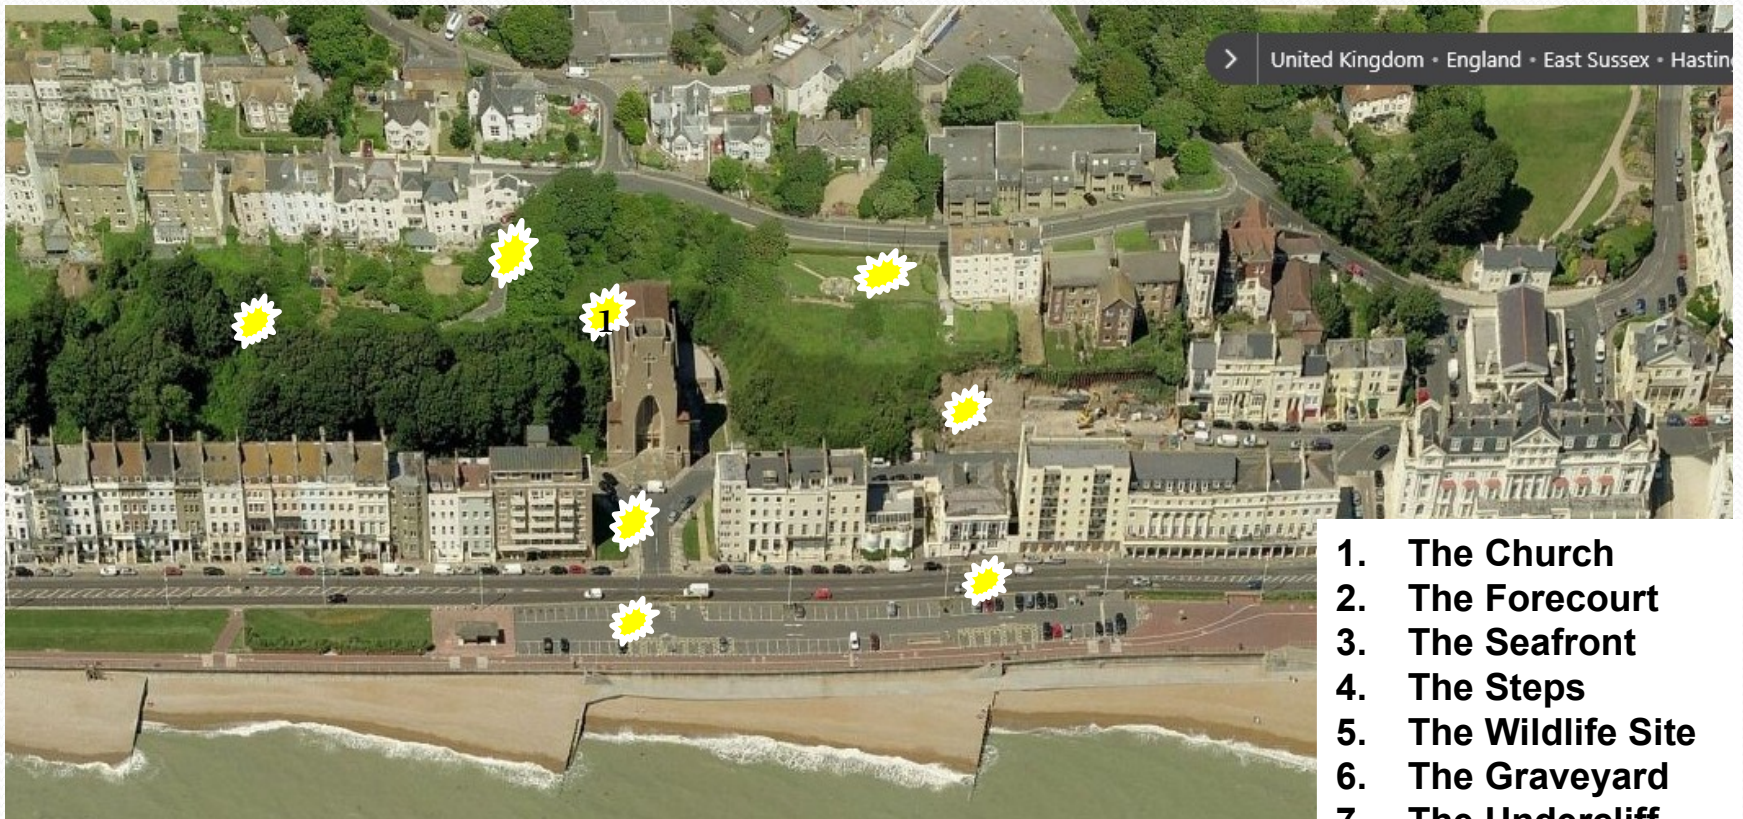

St Leonards Church

Chris Lewcock

Hastings and St Leonards Society Open Meeting

25 February 2019

St Leonards Church and Environs

1. The Church
2. The Forecourt
3. The Seafront
4. The Steps
5. The Wildlife Site
6. The Graveyard
7. The Undercliff
8. Crown House

The Graveyard

St Leonards Church and Environs

Forecourt and Seafront

The Undercliff

No Action is Not an Option

- **Three Urgent Issues**

- Stability and future of the Church
- Stability of the land underlying the footpath
- Possible risks to Victoria Flats

- **Other Key Concerns**

- Neglected wildlife site and slope below cemetery
- Incomplete Undercliff development
- Church forecourt and seafront car park
- Community facilities

Opportunities?

Maritime Theme?

A Promotional Dossier

St Leonards Church and Environs

1. The Church
2. The Forecourt
3. The Seafront
4. The Steps
5. The Wildlife Site
6. The Graveyard
7. The Undercliff
8. Crown House

4
5
7
2
8
3

Bathing Pool Sculpture