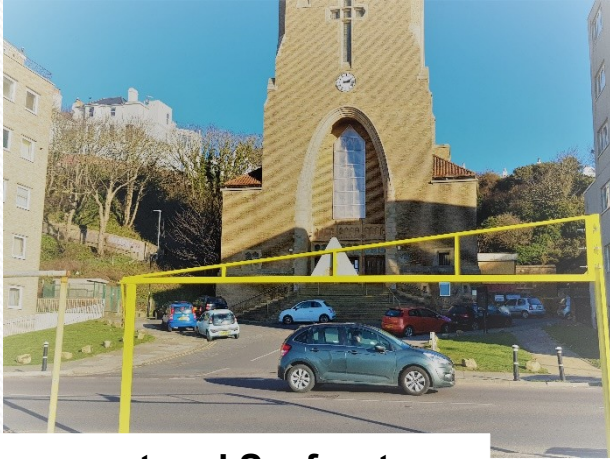

4
5
7
2
8
3

St Leonards Church and Environs

Adrian Gilbert Scott said
“... *no architect could wish for a more romantic or inspiring site on which to build a church*”.

St Leonards Church and Environs

The Steps and Wildlife Site

The Graveyard

St Leonards Church and Environs

Forecourt and Seafront

The Undercliff

No Action is Not an Option

- **Three Urgent Issues**

- Stability and future of the Church
- Stability of the land underlying the footpath
- Possible risks to Victoria Flats

A Promotional Dossier

St Leonards Church and Environs

1. The Church
2. The Forecourt
3. The Seafront
4. The Steps
5. The Wildlife Site
6. The Graveyard
7. The Undercliff
8. Crown House

4
5
7
2
8
3

Bathing Pool Sculpture