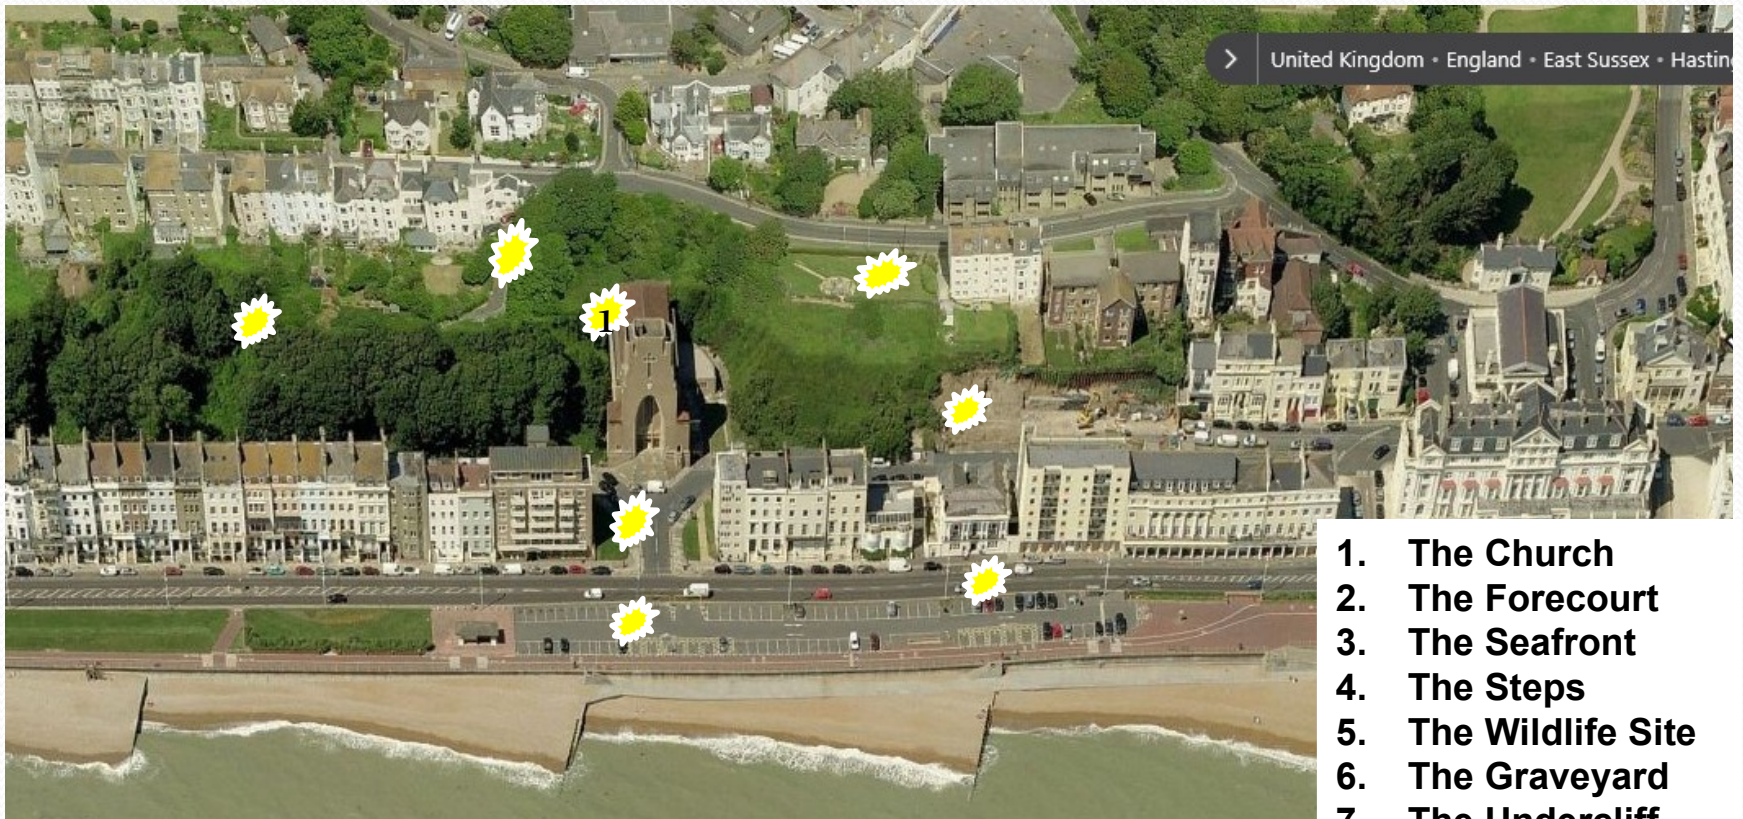

A Promotional Dossier

St Leonards Church and Environs

1. The Church
2. The Forecourt
3. The Seafront
4. The Steps
5. The Wildlife Site
6. The Graveyard
7. The Undercliff
8. Crown House

4
5
7
2
8
3

Bathing Pool Sculpture